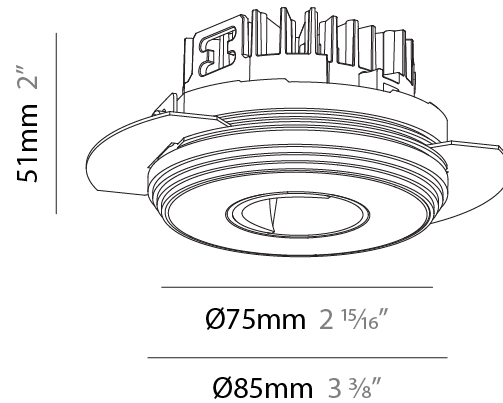

GENERAL

Series: Oiko Pro Round
Subseries: Oiko Pro Round Wallwash
Partner: Prolicht
Division: Architectural
Installation: Trimless
Product Type: Wallwash
Mounting Location: Ceiling
Light Distribution: Direct

PHYSICAL

Shape: Round
Diameter (mm): 75
Diameter (in): 2 15/16
Height (mm): 51
Height (in): 2
Ceiling Thickness (mm): 1 - 25
Ceiling Thickness (in): 1/16 - 1 3/16
Min. Recessing Depth (mm): 55
Min. Recessing Depth (in): 2 3/16
Fixture Finish: [SSR / BKV / CWI / CRY / HAB / UFT / ITA / RUA / FTG / MYG / LOD / PUS / FRO / FUP / KIA / POP / BLS / SPG / MEY / GOH / CHC / COM / ABZ / JAG / OBR / MOS / ROR](#)
Fixture Material: Aluminum Die Cast
Cut-out Measurements: 86mm / 3 3/8" Diameter

ELECTRICAL

Lamp Type: LED (Zhaga Standard)
Input Wattage (W): 14
Total Output Wattage (W): 12.7
Dimming: Dali Dimming
Driver Included: No
Driver Location: Recessed Housing
Driver Type: Constant Current - Universal (120Vac only for DALI driver)
Driver Class: Class 2
Input Voltage (V): 120 - 277
Constant Current (MA): 700

LED

Color Temperature (°K): 2700-6500 Tunable White
Max. Delivered Lumen (lm): 1040 - 1216
Nominal Lumen (lm): 1242 - 1460
CRI: >93 CRI
Lamp Life (hrs): 50000
Special LEDs offerings: Tunable White

OPTICAL

Adjustability: Fixed

RATINGS AND CERTIFICATIONS

Certified By: Certified for North American Standards
IP rating: IP20