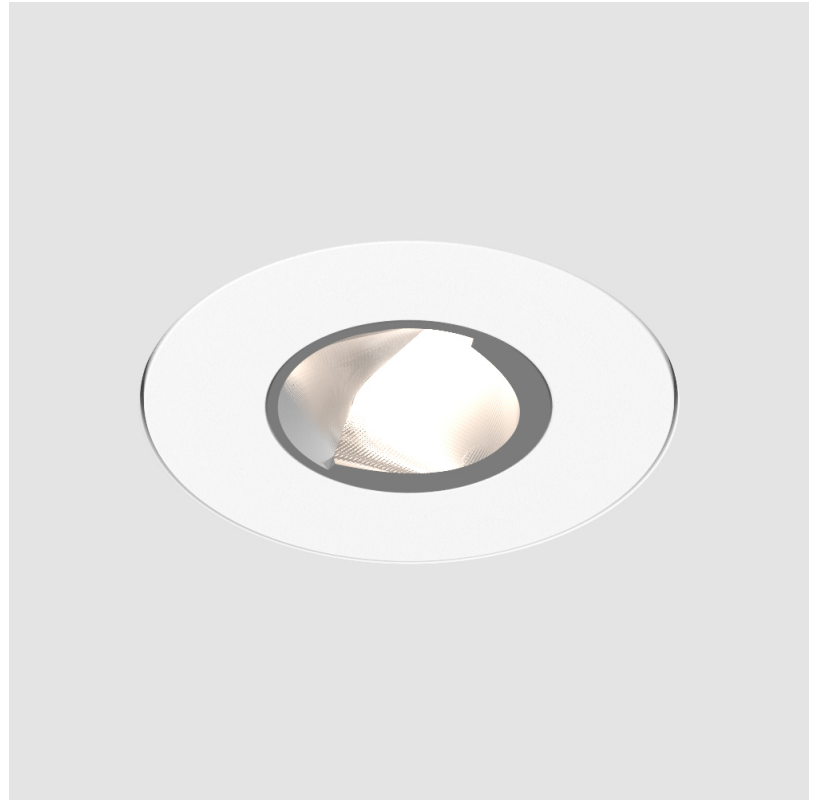

GENERAL

Series: Oiko Pro Round
Subseries: Oiko Pro Round Wallwash
Partner: Prolicht
Division: Architectural
Installation: Trimless
Product Type: Wallwash
Mounting Location: Ceiling
Light Distribution: Direct

PHYSICAL

Shape: Round
Diameter (mm): 75
Diameter (in): 2 ¹⁵/₁₆
Height (mm): 51
Height (in): 2
Ceiling Thickness (mm): 1 - 25
Ceiling Thickness (in): 1/16 - 1 3/16
Min. Recessing Depth (mm): 55
Min. Recessing Depth (in): 2 ³/₁₆
Fixture Finish: SSR / BKV / CWI / CRY / HAB / UFT / ITA / RUA / FTG / MYG / LOD / PUS / FRO / FUP / KIA / POP / BLS / SPG / MEY / GOH / CHC / COM / ABZ / JAG / OBR / MOS / ROR
Fixture Material: Aluminum Die Cast
Cut-out Measurements: 86mm / 3 3/8" Diameter

ELECTRICAL

Lamp Type: LED (Zhaga Standard)
Input Wattage (W): 15
Total Output Wattage (W): 13.6
Dimming: Tri-Mode (Non-Dimming and Phase Dimming (120Vac only) and 0-10V Dimming)
Driver Included: No
Driver Location: Recessed Housing
Driver Type: Constant Current - Universal
Driver Class: Class 2
Input Voltage (V): 120 - 277
Constant Current (MA): 350

LED

Color Temperature (°K): 2700 / 3000 / 3500 / 4000
Max. Delivered Lumen (lm): 1302 / 1383 / 1449 / 1462
Nominal Lumen (lm): 1566 / 1665 / 1743 / 1759
CRI: >93 CRI
Lamp Life (hrs): 50000

OPTICAL

Adjustability: Fixed

RATINGS AND CERTIFICATIONS

Certified By: Certified for North American Standards
IP rating: IP20