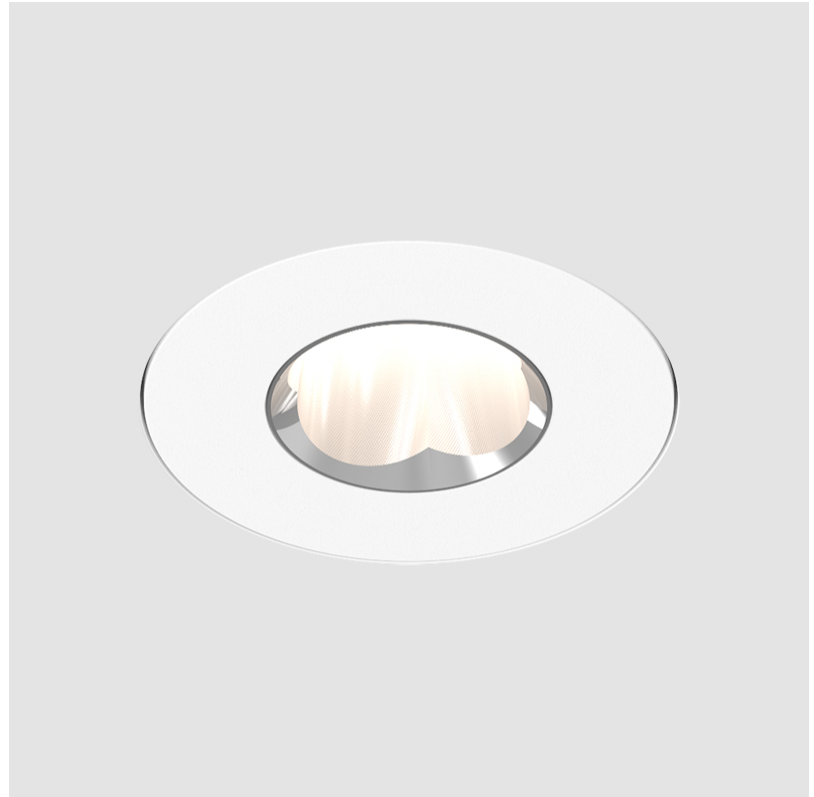

PHYSICAL

Aperture Sizes - Downlights: 1"
Shape: Round
Diameter (mm): 75
Diameter (in): 2 15/16
Height (mm): 51
Height (in): 2
Ceiling Thickness (mm): 10 / 12.5 / 15 / 25
Ceiling Thickness (in): 3/8 or 1/2 or 9/16 or 1
Min. Recessing Depth (mm): 55
Min. Recessing Depth (in): 2 3/16
Diffuser: Lens Pack - Spread Lens / Linear Spread Lens / Honeycomb Louver
Fixture Finish: SSR / BKV / CWI / CRY / HAB / UFT / ITA / RUA / FTG / MYG / LOD / PUS / FRO / FUP / KIA / POP / BLS / SPG / MEY / GOH / CHC / COM / ABZ / JAG / OBR / MOS / ROR
Fixture Material: Aluminum Die Cast
Cut-out Measurements: 86mm / 2 11/16" Diameter

ELECTRICAL

Lamp Type: LED (Zhaga Standard)
Input Wattage (W): 14
Total Output Wattage (W): 12.7
Dimming: Dali Dimming
Driver Included: No
Driver Location: Recessed Housing
Driver Type: Constant Current - Universal (120Vac only for DALI driver)
Driver Class: Class 2
Input Voltage (V): 120 - 277
Constant Current (MA): 700

LED

Color Temperature (°K): 2700-6500 Tunable White
Max. Delivered Lumen (lm): 1240
Nominal Lumen (lm): 1460
CRI: >90 CRI
Lamp Life (hrs): 50000
Special LEDs offerings: Tunable White

OPTICAL

Reflector: 52
Adjustability: Fixed

RATINGS AND CERTIFICATIONS

Certified By: Certified for North American Standards
IP rating: IP20