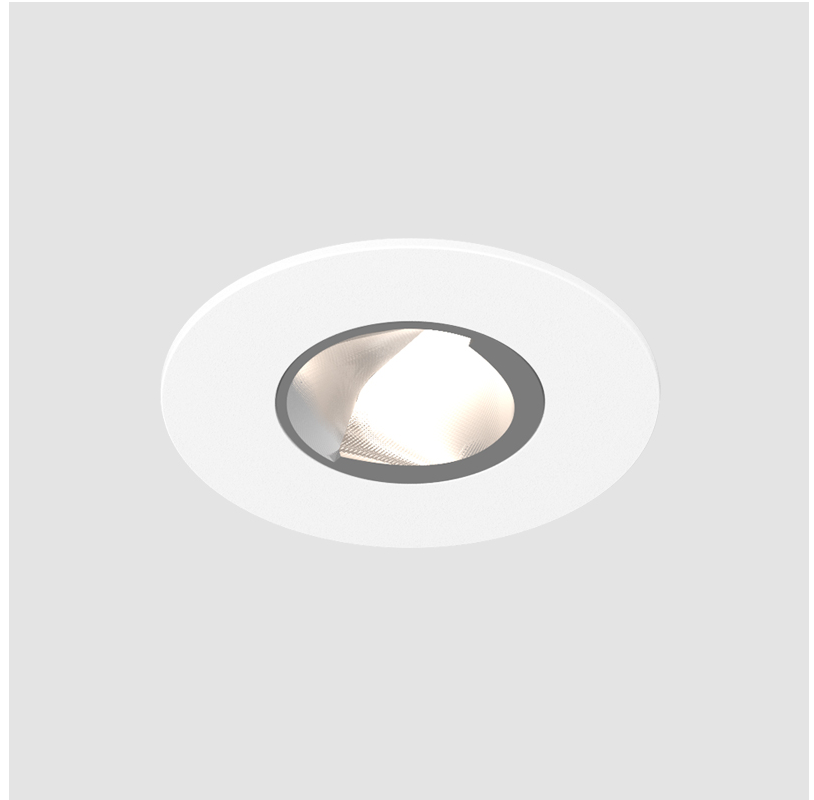

GENERAL

Series: Oiko Pro Round
Subseries: Oiko Pro Wallwash
Partner: Prolicht
Division: Architectural
Installation: Recessed
Product Type: Wallwash
Mounting Location: Ceiling
Light Distribution: Wallwash

PHYSICAL

Aperture Sizes - Downlights: 1"
Shape: Round
Diameter (mm): 75
Diameter (in): 2 ¹⁵/₁₆
Height (mm): 51
Height (in): 2
Ceiling Thickness (mm): 1 - 25
Ceiling Thickness (in): 1/16 - 1 3/16
Min. Recessing Depth (mm): 55
Min. Recessing Depth (in): 2 ³/₁₆
Fixture Finish: SSR / BKV / CWI / CRY / HAB / UFT / ITA / RUA / FTG / MYG / LOD / PUS / FRO / FUP / KIA / POP / BLS / SPG / MEY / GOH / CHC / COM / ABZ / JAG / OBR / MOS / ROR
Fixture Material: Aluminum Die Cast
Cut-out Measurements: 68mm / 2 11/16" Diameter

ELECTRICAL

Lamp Type: LED (Zhaga Standard)
Input Wattage (W): 15.1
Total Output Wattage (W): 13.6
Dimming: Non-Dimming / 0-10V Dimming / Phase Dimming / DALI Dimming / MATTER Dimming
Driver Included: No
Driver Location: Recessed Housing
Driver Type: Constant Current - Universal
Driver Class: Class 2
Housing: See Components
Input Voltage (V): 120 - 277
Constant Current (MA): 350

LED

Color Temperature (°K): 2700 / 3000 / 3500 / 4000
Max. Delivered Lumen (lm): 1302 / 1383 / 1449 / 1462
Nominal Lumen (lm): 1566 / 1665 / 1743 / 1759
CRI: >90 CRI
Lamp Life (hrs): 50000

OPTICAL

Adjustability: Fixed

RATINGS AND CERTIFICATIONS

Certified By: Certified for North American Standards
IP rating: IP20