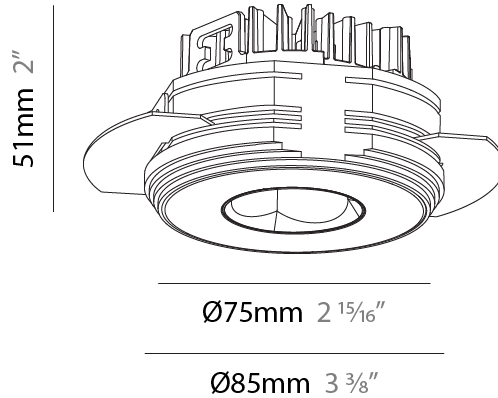

PHYSICAL

Aperture Sizes - Downlights: 1"
Shape: Round
Diameter (mm): 75
Diameter (in): 2 15/16
Height (mm): 51
Height (in): 2
Ceiling Thickness (mm): 10 / 12.5 / 15 / 25
Ceiling Thickness (in): 3/8 or 1/2 or 9/16 or 1
Min. Recessing Depth (mm): 60
Min. Recessing Depth (in): 2 3/8
Diffuser: Lens Pack - Spread Lens / Linear Spread Lens / Honeycomb Louver
Fixture Finish: SSR / BKV / CWI / CRY / HAB / UFT / ITA / RUA / FTG / MYG / LOD / PUS / FRO / FUP / KIA / POP / BLS / SPG / MEY / GOH / CHC / COM / ABZ / JAG / OBR / MOS / ROR
Fixture Material: Aluminum Die Cast
Cut-out Measurements: 68mm / 2 11/16" Diameter

ELECTRICAL

Lamp Type: LED (Zhaga Standard)
Input Wattage (W): 15
Total Output Wattage (W): 13.6
Dimming: Tri-Mode (Non-Dimming and Phase Dimming (120Vac only) and 0-10V Dimming)
Driver Included: No
Driver Location: Recessed Housing
Driver Type: Constant Current - Universal
Driver Class: Class 2
Input Voltage (V): 120 - 277
Constant Current (MA): 350

LED

Color Temperature (°K): 2700 / 3000 / 3500 / 4000
Max. Delivered Lumen (lm): 1375 / 1462 / 1531 / 1545
Nominal Lumen (lm): 1566 / 1665 / 1743 / 1759
CRI: >90 CRI
Lamp Life (hrs): 50000

OPTICAL

Reflector°: 50
Adjustability: Fixed

RATINGS AND CERTIFICATIONS

Certified By: Certified for North American Standards
IP rating: IP20