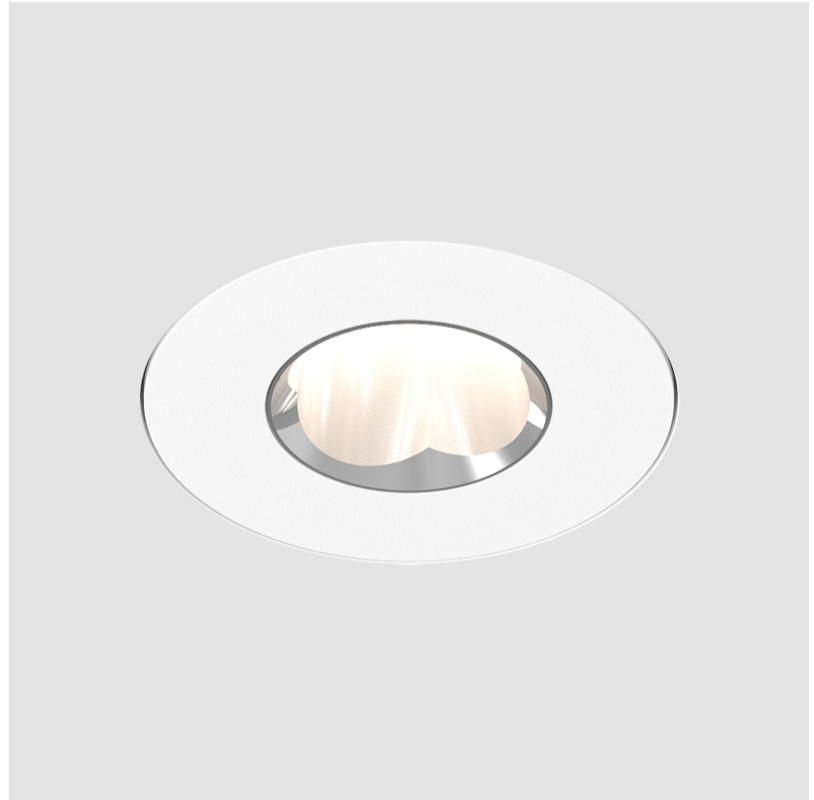

PHYSICAL

Aperture Sizes - Downlights: 1"
Shape: Round
Diameter (mm): 75
Diameter (in): 2 15/16
Height (mm): 51
Height (in): 2
Ceiling Thickness (mm): 10 / 12.5 / 15 / 25
Ceiling Thickness (in): 3/8 or 1/2 or 9/16 or 1
Min. Recessing Depth (mm): 60
Min. Recessing Depth (in): 2 3/8
Diffuser: Lens Pack - Spread Lens / Linear Spread Lens / Honeycomb Louver
Fixture Finish: SSR / BKV / CWI / CRY / HAB / UFT / ITA / RUA / FTG / MYG / LOD / PUS / FRO / FUP / KIA / POP / BLS / SPG / MEY / GOH / CHC / COM / ABZ / JAG / OBR / MOS / ROR
Fixture Material: Aluminum Die Cast
Cut-out Measurements: 68mm / 2 11/16" Diameter

ELECTRICAL

Lamp Type: LED (Zhaga Standard)
Input Wattage (W): 15
Total Output Wattage (W): 13.6
Dimming: Tri-Mode (Non-Dimming and Phase Dimming (120Vac only) and 0-10V Dimming)
Driver Included: No
Driver Location: Recessed Housing
Driver Type: Constant Current - Universal
Driver Class: Class 2
Input Voltage (V): 120 - 277
Constant Current (MA): 350

LED

Color Temperature (°K): 2700 / 3000 / 3500 / 4000
Max. Delivered Lumen (lm): 1375 / 1462 / 1531 / 1545
Nominal Lumen (lm): 1566 / 1665 / 1743 / 1759
CRI: >90 CRI
Lamp Life (hrs): 50000

OPTICAL

Reflector°: 50
Adjustability: Fixed

RATINGS AND CERTIFICATIONS

Certified By: Certified for North American Standards
IP rating: IP20