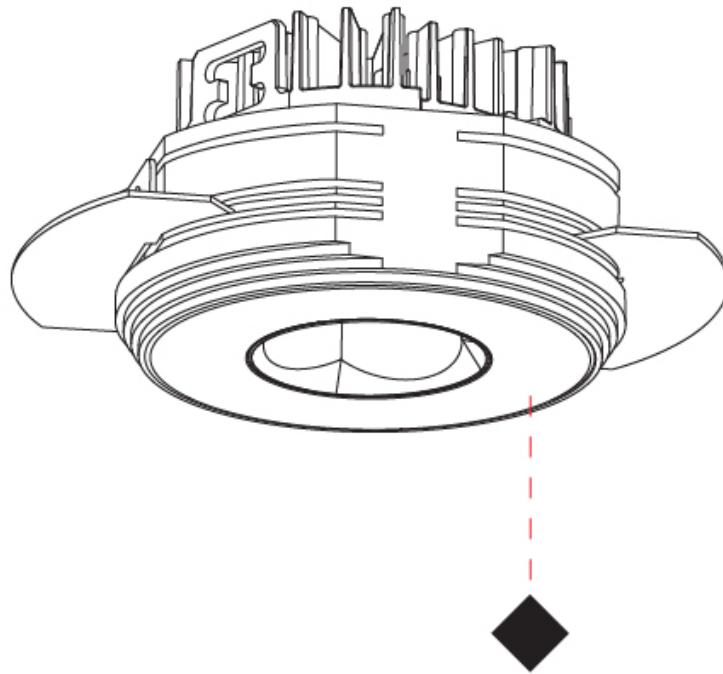

OIKO PRO ROUND FIXED TRIMLESS

A35882-

PROJECT

TYPE

SPECIFIER

QUANTITY

DATE