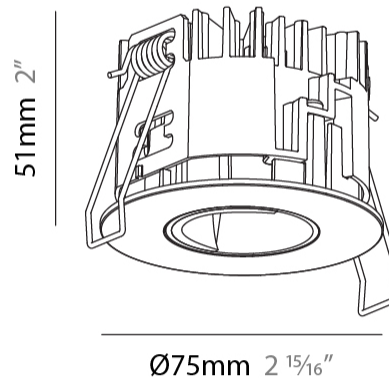

GENERAL

Series: Oiko Pro Round
Subseries: Oiko Pro Wallwash
Partner: Prolicht
Division: Architectural
Installation: Recessed
Product Type: Wallwash
Mounting Location: Ceiling
Light Distribution: Wallwash

PHYSICAL

Aperture Sizes - Downlights: 1"
Shape: Round
Diameter (mm): 75
Diameter (in): 2 ¹⁵/₁₆
Height (mm): 51
Height (in): 2
Ceiling Thickness (mm): 1 - 25
Ceiling Thickness (in): 1/16 - 1 3/16
Min. Recessing Depth (mm): 55
Min. Recessing Depth (in): 2 ³/₁₆
Fixture Finish: SSR / BKV / CWI / CRY / HAB / UFT / ITA / RUA / FTG / MYG / LOD / PUS / FRO / FUP / KIA / POP / BLS / SPG / MEY / GOH / CHC / COM / ABZ / JAG / OBR / MOS / ROR
Fixture Material: Aluminum Die Cast
Cut-out Measurements: 68mm / 2 11/16" Diameter

ELECTRICAL

Lamp Type: LED (Zhaga Standard)
Input Wattage (W): 15.1
Total Output Wattage (W): 13.6
Dimming: Non-Dimming / 0-10V Dimming / Phase Dimming / DALI Dimming / MATTER Dimming
Driver Included: No
Driver Location: Recessed Housing
Driver Type: Constant Current - Universal
Driver Class: Class 2
Housing: See Components
Input Voltage (V): 120 - 277
Constant Current (MA): 350

LED

Color Temperature (°K): 2700 / 3000 / 3500 / 4000
Max. Delivered Lumen (lm): 1302 / 1383 / 1449 / 1462
Nominal Lumen (lm): 1566 / 1665 / 1743 / 1759
CRI: >90 CRI
Lamp Life (hrs): 50000

OPTICAL

Adjustability: Fixed

RATINGS AND CERTIFICATIONS

Certified By: Certified for North American Standards
IP rating: IP20