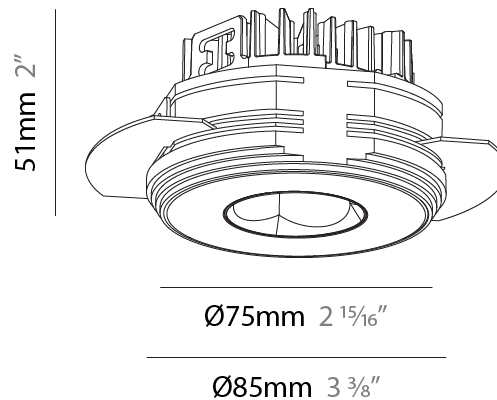

PHYSICAL

Aperture Sizes - Downlights: 1"
Shape: Round
Diameter (mm): 75
Diameter (in): 2 15/16
Height (mm): 51
Height (in): 2
Ceiling Thickness (mm): 10 / 12.5 / 15 / 25
Ceiling Thickness (in): 3/8 or 1/2 or 9/16 or 1
Min. Recessing Depth (mm): 55
Min. Recessing Depth (in): 2 3/16
Diffuser: Lens Pack - Spread Lens / Linear Spread Lens / Honeycomb Louver
Fixture Finish: SSR / BKV / CWI / CRY / HAB / UFT / ITA / RUA / FTG / MYG / LOD / PUS / FRO / FUP / KIA / POP / BLS / SPG / MEY / GOH / CHC / COM / ABZ / JAG / OBR / MOS / ROR
Fixture Material: Aluminum Die Cast
Cut-out Measurements: 86mm / 2 11/16" Diameter

ELECTRICAL

Lamp Type: LED (Zhaga Standard)
Input Wattage (W): 14
Total Output Wattage (W): 12.7
Dimming: Dali Dimming
Driver Included: No
Driver Location: Recessed Housing
Driver Type: Constant Current - Universal (120Vac only for DALI driver)
Driver Class: Class 2
Input Voltage (V): 120 - 277
Constant Current (MA): 700

LED

Color Temperature (°K): 2700-6500 Tunable White
Max. Delivered Lumen (lm): 1240
Nominal Lumen (lm): 1460
CRI: >90 CRI
Lamp Life (hrs): 50000
Special LEDs offerings: Tunable White

OPTICAL

Reflector: 52
Adjustability: Fixed

RATINGS AND CERTIFICATIONS

Certified By: Certified for North American Standards
IP rating: IP20